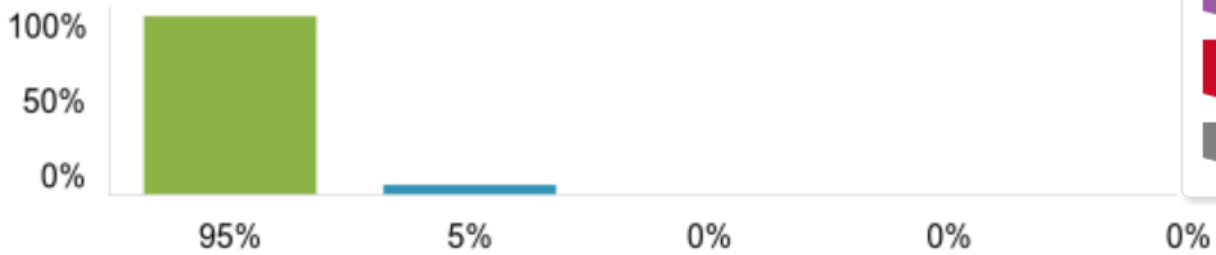

# Honeywell Infant School : Parental Survey

Responses: 207 Year: 2022 /23

## 1. My child is happy at this school.

Figures based on 207 responses up to 13-01-2023